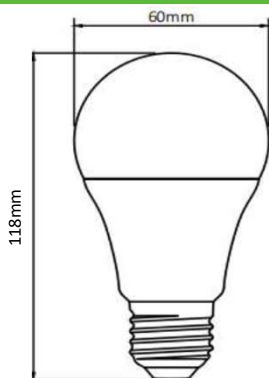

PRODUCT DATA SHEET

A60- 12W D.O.B

Features:

Brand	Superlight
Wattage	12W
Equiv. Wattage	Halogen80W
Voltage	220-240V AC
Lamp Base	E27
Luminous Flux	1200Lm
Luminous Efficacy	100Lm/W
Dimensions	φ60x118mm
Lifetime	15.000 hours
LED Type	SMD 2835
Beam Angle	180°
IP Rating	IP20
CRI%	>80
PF	>0.5
Colour	3000K/4000K/6500K
Material	Aluminum+ Plastic
Weight	40g
Warranty	One year

Superlight®

Dimensions:

Model No : A60 LED 12W D.O.B

Colour Rendering Index CRI:

Advantages:

- High efficiency-energy saving over 80%
- Long life-15000 hours under normal use
- Eco friendly-no environmental-harmful elements
- High quality light without IR or UV radiation
- Fast response even in low temperature
- Compact size fits most fixtures