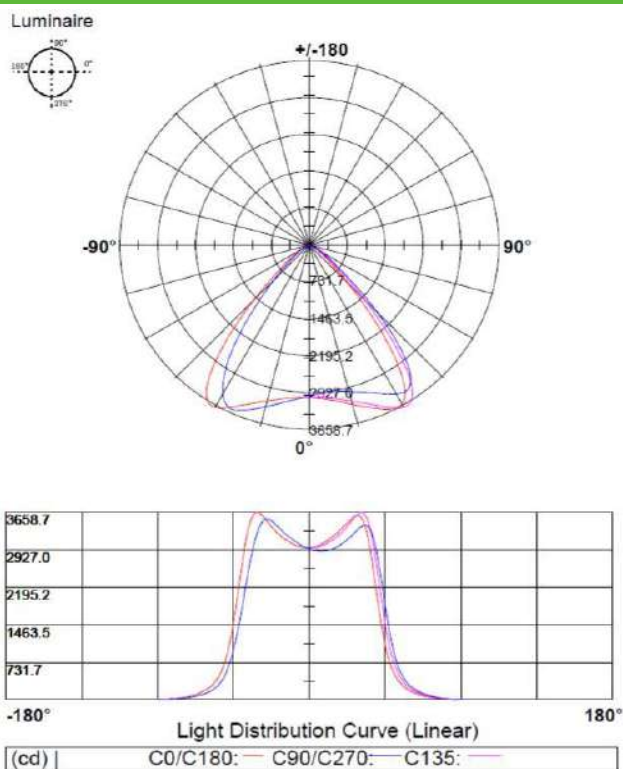

PRODUCT DATA SHEET

LED Module Flood Light | 75W

FEATURES:

Brand	Superlight
Wattage	75W
Voltage	220-240V AC
Lifetime	20.000 hours
Power Factor	>0.5
Luminous Flux	7.500Lm
Colour	6500K
Dimensions	157x282x67mm
Warranty	One year

Model Number

75w Flood Light

Advantages:

- IP67, isolated driver, much safer.
- Plastic lens, breakage-proof.
- High lumen output.
- Less light pollution, energy saving.

Light Distribution Curve:

Lux-Distance Curve: