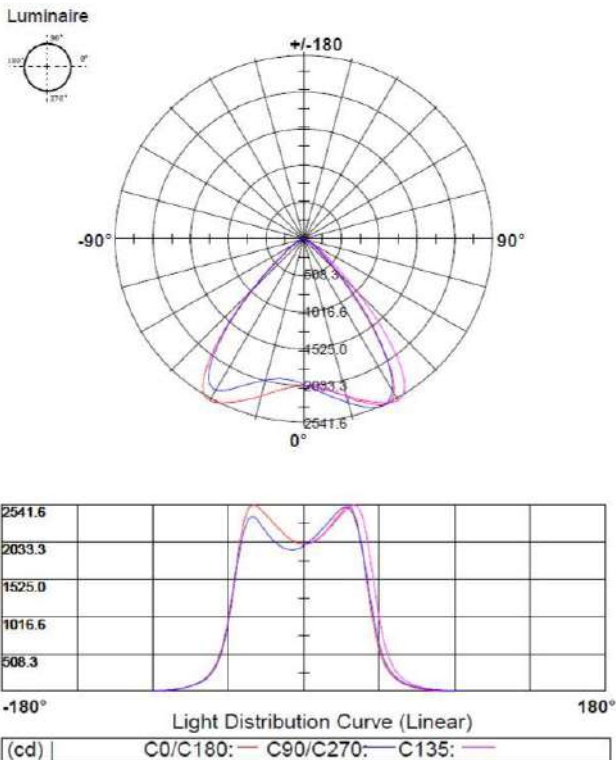

PRODUCT DATA SHEET

LED Module Flood Light | 50W

FEATURES:

Brand	Superlight
Wattage	50W
Voltage	220-240V AC
Lifetime	20.000 hours
Power Factor	>0.5
Luminous Flux	5.000Lm
Colour	6500K
Dimensions	157x188x67mm
Warranty	One year

Model Number

50w Flood Light

Advantages:

- IP67, isolated driver, much safer.
- Plastic lens, breakage-proof.
- High lumen output.
- Less light pollution, energy saving.

Light Distribution Curve:

Lux-Distance Curve: