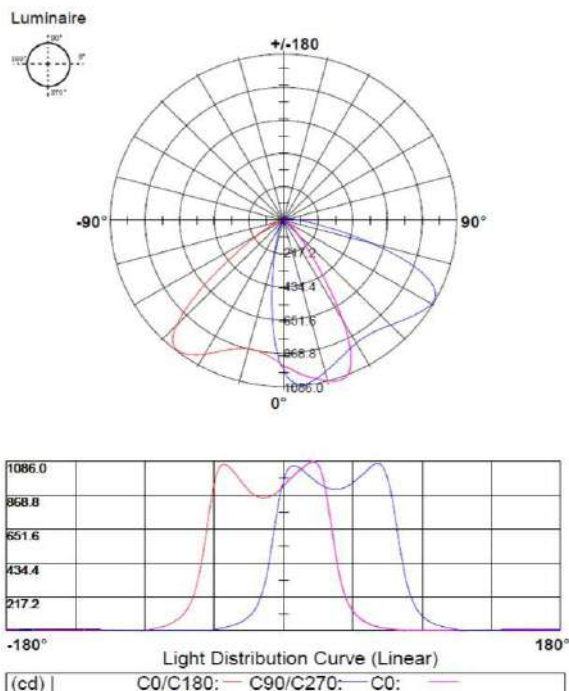

PRODUCT DATA SHEET

LED Module Flood Light | 25W

FEATURES:

Brand	Superlight
Wattage	25W
Voltage	220-240V AC
Lifetime	20.000 hours
Power Factor	>0.5
Luminous Flux	2.500Lm
Colour	6500K
Dimensions	157x94x67mm
Warranty	One year

Model Number

25w Flood Light

Dimension:

Front View

Advantages:

- IP67, isolated driver, much safer.
- Light weight and easy to combine.
- Small size, save space,
more quantities for one container.
- Plastic lens, breakage-proof.
- High lumen output.
- Less light pollution, energy saving.

Light Distribution Curve:

Lux-Distance Curve: