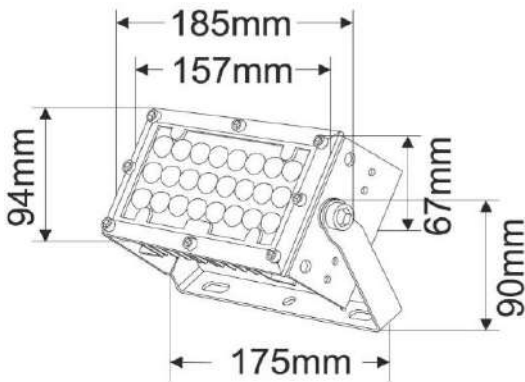

PRODUCT DATA SHEET

LED Module Flood Light | 25W

FEATURES:

Brand	Superlight
Wattage	25W
Voltage	220-240V AC
Lifetime	20.000 hours
Power Factor	>0.5
Luminous Flux	2.500Lm
Colour	6500K
Dimensions	157x94x67mm
Warranty	One year

Model Number

25w Flood Light

Dimension:

Front View

Advantages:

- IP67, isolated driver, much safer.
- Light weight and easy to combine.
- Small size, save space,
more quantities for one container.
- Plastic lens, breakage-proof.
- High lumen output.
- Less light pollution, energy saving.