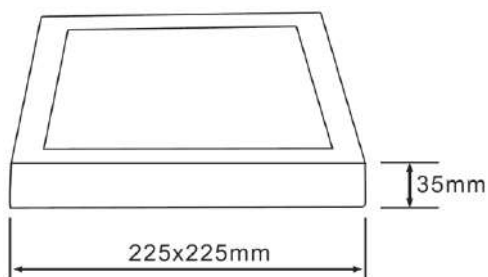

PRODUCT DATA SHEET

LED CEILING | 18W

Superlight®

FEATURES:

Brand	Superlight
Wattage	18W
Voltage	175-265V AC
Lifetime	30.000 hours
CRI%	>80
Luminous Flux	1800Lm
Colour	4000K/6500K
Dimensions	225x225x35mm
Warranty	One year

DIMENSIONS:

Model Number

LED 18w MSC225

PRODUCT FEATURES:

- Using high lumen SMD light source.
- Using good reflectivity light, it is thinner and brighter, the light is more equally.
- Low voltage & constant current driver, no glare, the light is soft.
- Launch in 0.01 sec, no flashing, no noise, no radiation, energy saving.
- This product can show high brightness, without seeing the lamp itself.