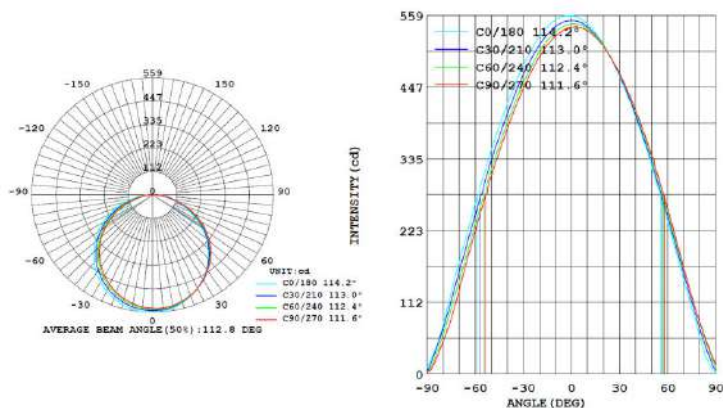

PRODUCT DATA SHEET

LED CEILING | 18W

Superlight®

FEATURES:

Brand	Superlight
Wattage	18W
Voltage	175-265V AC
Lifetime	30.000 hours
CRI%	>80
Luminous Flux	1800Lm
Colour	4000K/6500K
Dimensions	225x225x35mm
Warranty	One year

DIMENSIONS:

Model Number

LED 18w MSC225

PRODUCT FEATURES:

- Using high lumen SMD light source.
- Using good reflectivity light, it is thinner and brighter, the light is more equally.
- Low voltage & constant current driver, no glare, the light is soft.
- Launch in 0.01 sec, no flashing, no noise, no radiation, energy saving.
- This product can show high brightness, without seeing the lamp itself.

Light Distribution Curve:

Lux-Distance Curve: