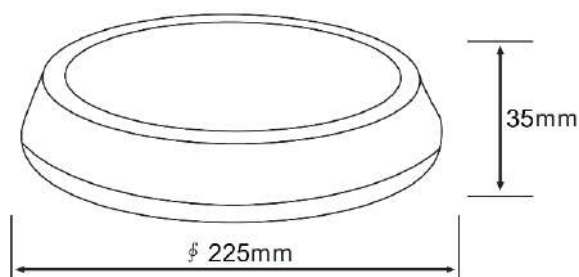

## FEATURES:

Brand	Superlight
Wattage	18W
Voltage	175-265V AC
Lifetime	30.000 hours
CRI%	>80
Luminous Flux	1800Lm
Colour	4000K/6500K
Dimensions	φ225x35mm
Warranty	One year

## DIMENSIONS:

Model Number

**LED 18w MRC225**