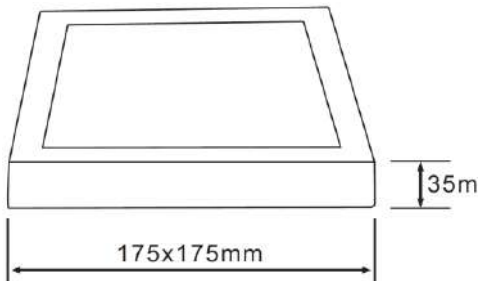

### FEATURES:

Brand	Superlight
Wattage	12W
Voltage	175-265V AC
Lifetime	30.000 hours
CRI%	>80
Luminous Flux	1200Lm
Colour	4000K/6500K
Dimensions	175x175x35mm
Warranty	One year

### DIMENSIONS:

Model Number

**LED 12w MSC180**