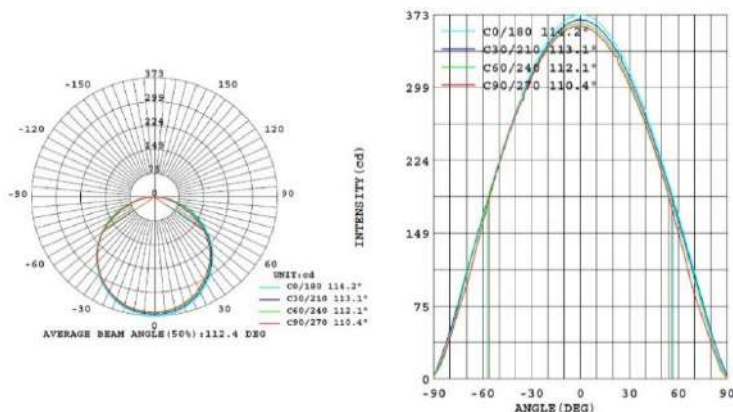

Light Distribution Curve: