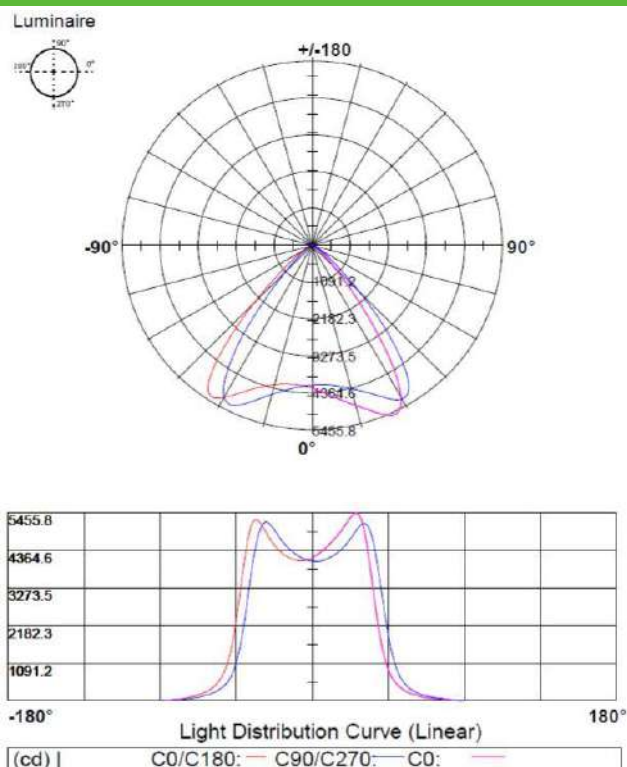

PRODUCT DATA SHEET

LED Module Flood Light | 100W

FEATURES:

Brand	Superlight
Wattage	100W
Voltage	220-240V AC
Lifetime	20.000 hours
Power Factor	>0.5
Luminous Flux	10.000Lm
Colour	6500K
Dimensions	314x188x67mm
Warranty	One year

Model Number

100w Flood Light

Advantages:

- IP67, isolated driver, much safer.
- Plastic lens, breakage-proof.
- High lumen output.
- Less light pollution, energy saving.

Light Distribution Curve:

Lux-Distance Curve: