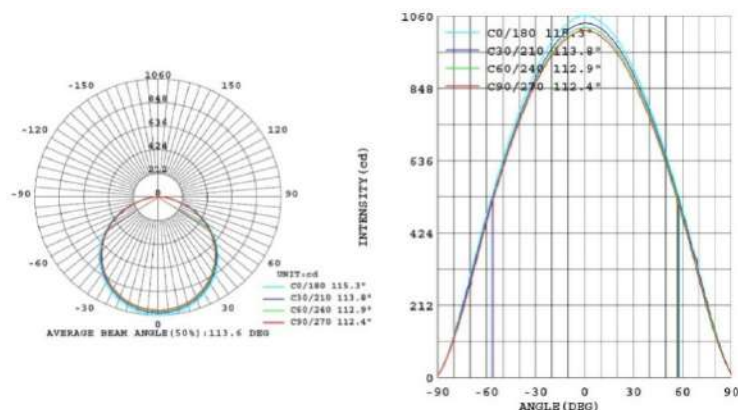

PRODUCT DATA SHEET

LED CEILING | 30W

Superlight®

FEATURES:

Brand	Superlight
Wattage	30W
Voltage	175-265V AC
Lifetime	30.000 hours
CRI%	>80
Luminous Flux	3000Lm
Colour	4000K/6500K
Dimensions	300x300x39mm
Warranty	One year

DIMENSIONS:

Model Number

LED 30w MSC300

PRODUCT FEATURES:

- Using high lumen SMD light source.
- Using good reflectivity light, it is thinner and brighter, the light is more equally.
- Low voltage & constant current driver, no glare, the light is soft.
- Launch in 0.01 sec, no flashing, no noise, no radiation, energy saving.
- This product can show high brightness, without seeing the lamp itself.
- Available in a choice of colour temperatures 4000K and 6500K.

Light Distribution Curve:

Lux-Distance Curve: