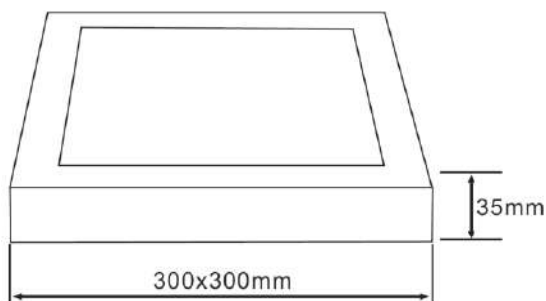

PRODUCT DATA SHEET

LED CEILING | 30W

Superlight®

FEATURES:

Brand	Superlight
Wattage	30W
Voltage	175-265V AC
Lifetime	30.000 hours
CRI%	>80
Luminous Flux	3000Lm
Colour	4000K/6500K
Dimensions	300x300x39mm
Warranty	One year

DIMENSIONS:

Model Number

LED 30w MSC300

PRODUCT FEATURES:

- Using high lumen SMD light source.
- Using good reflectivity light, it is thinner and brighter, the light is more equally.
- Low voltage & constant current driver, no glare, the light is soft.
- Launch in 0.01 sec, no flashing, no noise, no radiation, energy saving.
- This product can show high brightness, without seeing the lamp itself.
- Available in a choice of colour temperatures 4000K and 6500K.