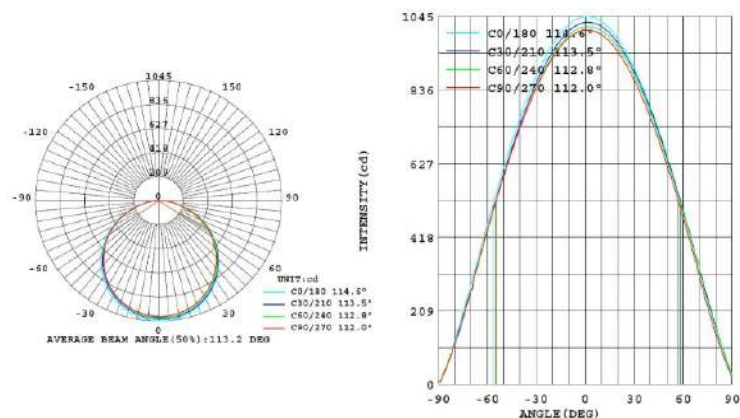

PRODUCT DATA SHEET

LED CEILING | 30W

Superlight®

FEATURES:

Brand	Superlight
Wattage	30W
Voltage	175-265V AC
Lifetime	30.000 hours
CRI%	>80
Luminous Flux	3000Lm
Colour	4000K/6500K
Dimensions	φ300x45mm
Warranty	One year

DIMENSIONS:

Model Number

LED 30w MRC300

PRODUCT FEATURES:

- Using high lumen SMD light source.
- Using good reflectivity light, it is thinner and brighter, the light is more equally.
- Low voltage & constant current driver, no glare, the light is soft.
- Launch in 0.01 sec, no flashing, no noise, no radiation, energy saving.
- This product can show high brightness, without seeing the lamp itself.
- Available in a choice of colour temperatures 4000K and 6500K.

Light Distribution Curve:

Lux-Distance Curve: