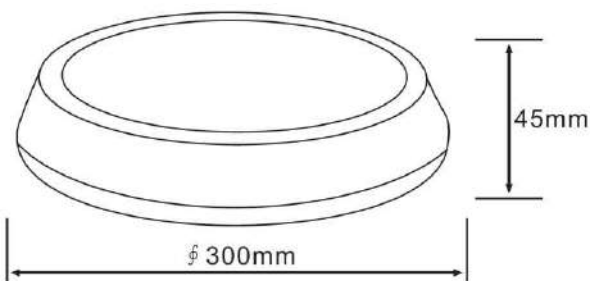

PRODUCT DATA SHEET

LED CEILING | 30W

Superlight®

FEATURES:

Brand	Superlight
Wattage	30W
Voltage	175-265V AC
Lifetime	30.000 hours
CRI%	>80
Luminous Flux	3000Lm
Colour	4000K/6500K
Dimensions	φ300x45mm
Warranty	One year

DIMENSIONS:

Model Number

LED 30w MRC300

PRODUCT FEATURES:

- Using high lumen SMD light source.
- Using good reflectivity light, it is thinner and brighter, the light is more equally.
- Low voltage & constant current driver, no glare, the light is soft.
- Launch in 0.01 sec, no flashing, no noise, no radiation, energy saving.
- This product can show high brightness, without seeing the lamp itself.
- Available in a choice of colour temperatures 4000K and 6500K.