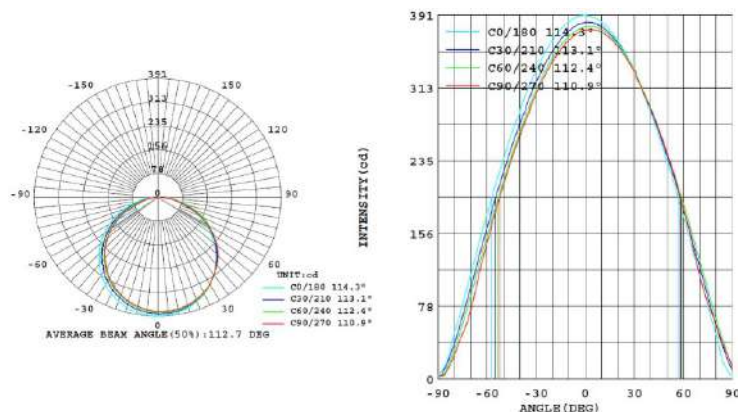

### DIMENSIONS:

Model Number

**LED 12w MRC180**

### Light Distribution Curve: