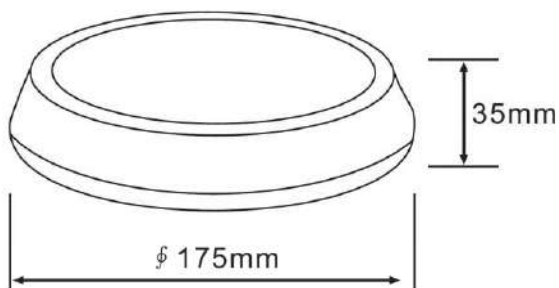

### DIMENSIONS:

Model Number

**LED 12w MRC180**