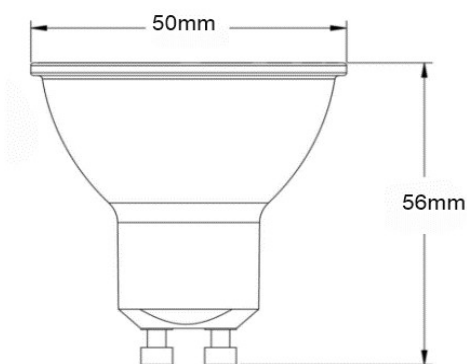

PRODUCT DATA SHEET

Spot Light | 7W

Superlight®

Features:

Brand	Superlight
Wattage	7W
Equiv. Wattage	Halogen 70W
Voltage	12-24V DC
Lamp Base	GU10
Luminous Flux	600Lm
Dimensions	φ50x56mm
Lifetime	15.000 hours
Beam Angle	100°/60°/38°
Colour Temperature	3000K°/4000K°/6500K°
IP Rating	IP20
CRI%	>80
PF	>0.5
SDCM	< 3
Energy Efficiency Index (EEI)	A+
Weight	25 g
Warranty	One year

Model No.

12-24V DC GU10 7w

Dimensions:

Colour Rendering Index CRI:

Advantages:

- High efficiency-energy saving over 80%
- Long life-15000 hours under normal use
- Eco friendly-no environmental-harmful elements
- Reliable-excellent driver system & efficient heat management
- High quality light without IR or UV radiation
- Fast response even in low temperature
- Compact size fits most fixtures