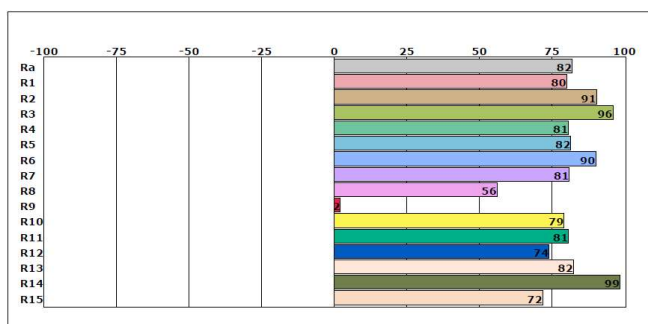

PRODUCT DATA SHEET

Spot Light | 7W

Superlight®

Features:

Brand	Superlight
Wattage	7W
Equiv. Wattage	Halogen 70W
Voltage	12-24V DC
Lamp Base	GU10
Luminous Flux	600Lm
Dimensions	φ50x56mm
Lifetime	15.000 hours
Beam Angle	100°/60°/38°
Colour Temperature	3000K°/4000K°/6500K°
IP Rating	IP20
CRI%	>80
PF	>0.5
SDCM	< 3
Energy Efficiency Index (EEI)	A+
Weight	25 g
Warranty	One year

Model No.

12-24V DC GU10 7w

Dimensions:

Colour Rendering Index CRI:

Advantages:

- High efficiency-energy saving over 80%
- Long life-15000 hours under normal use
- Eco friendly-no environmental-harmful elements
- Reliable-excellent driver system & efficient heat management
- High quality light without IR or UV radiation
- Fast response even in low temperature
- Compact size fits most fixtures