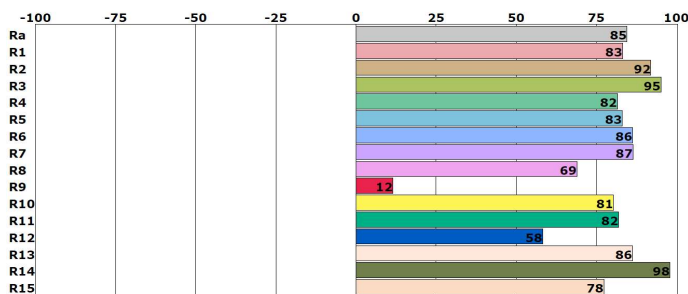

PRODUCT DATA SHEET

TUBE T8 | 18W

Dimensions:

Features:

Brand	Superlight
Wattage	18W
Voltage	180-265 VAC
Base Type	G13
LED Type	SMD 2835
Dimensions	φ28mm×1200mm
Beam Angle	280°
CRI%	>80
IP Rating	IP20
Lifetime	15.000 hours
PF	0.9
Luminous Efficacy	120Lm/W
Luminous Flux	2160Lm
Length	1200mm
SDCM	4.54
Colour Temperature	6500K°
Energy Efficiency Index (EEI)	A+
Body Material	Nano Plastic
Dimmable	No
Warranty	One year

Model No.

TUBE LED T8 18w

Colour Rendering Index CRI:

Advantages:

- High efficiency-energy saving over 80%
- Long life-15000 hours under normal use
- Eco friendly-no environmental-harmful elements
- Reliable-excellent driver system & efficient heat management
- High quality light without IR or UV radiation
- Fast response even in low temperature
- Compact size fits most fixtures