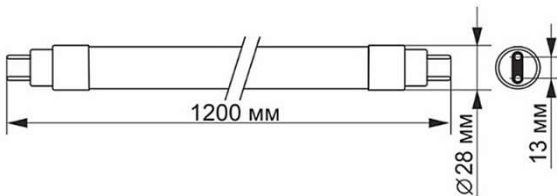

PRODUCT DATA SHEET

TUBE T8 | 18W

Dimensions:

Features:

Brand	Superlight
Wattage	18W
Voltage	180-265 VAC
Base Type	G13
LED Type	SMD 2835
Dimensions	φ28mm×1200mm
Beam Angle	280°
CRI%	>80
IP Rating	IP20
Lifetime	15.000 hours
PF	0.9
Luminous Efficacy	120Lm/W
Luminous Flux	2160Lm
Length	1200mm
SDCM	4.54
Colour Temperature	6500K°
Energy Efficiency Index (EEI)	A+
Body Material	Nano Plastic
Dimmable	No
Warranty	One year

Model No.

TUBE LED T8 18w

Colour Rendering Index CRI:

Advantages:

- High efficiency-energy saving over 80%
- Long life-15000 hours under normal use
- Eco friendly-no environmental-harmful elements
- Reliable-excellent driver system & efficient heat management
- High quality light without IR or UV radiation
- Fast response even in low temperature
- Compact size fits most fixtures