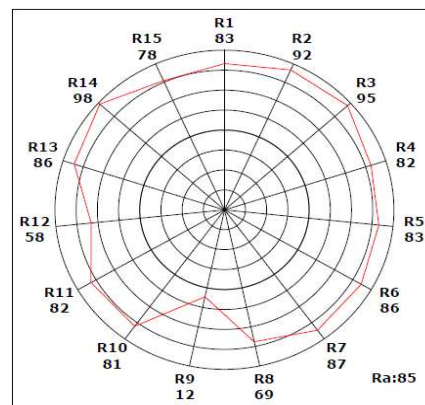

PRODUCT DATA SHEET

TUBE T8 | 18W

Dimensions:

Features:

Brand	Superlight
Wattage	18W
Voltage	180-265 VAC
Base Type	G13
LED Type	SMD 2835
Dimensions	φ28mm×1200mm
Beam Angle	280°
CRI%	>80
IP Rating	IP20
Lifetime	15.000 hours
PF	0.9
Luminous Efficacy	120Lm/W
Luminous Flux	2160Lm
Length	1200mm
SDCM	4.54
Colour Temperature	6500K°
Energy Efficiency Index (EEI)	A+
Body Material	Nano Plastic
Dimmable	No
Warranty	One year

Model No.

TUBE LED T8 18w

Colour Rendering Index CRI:

Advantages:

- High efficiency-energy saving over 80%
- Long life-15000 hours under normal use
- Eco friendly-no environmental-harmful elements
- Reliable-excellent driver system & efficient heat management
- High quality light without IR or UV radiation
- Fast response even in low temperature
- Compact size fits most fixtures